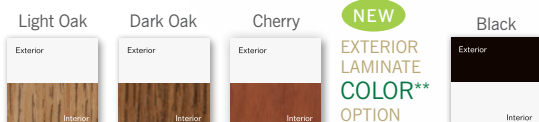

Brick Mould J-Channel

Dual Point Lock

Foot Bolt Lock

CUSTOM Options

- + **Low-E Glass**
- + **Low-E Glass + Argon Gas**
- + **Ultra Low-E Glass + Argon Gas**
- + 5/8" or 3/4" flat, 5/8" or 1" contoured, 1 1/8" Simulated Divided Lite grids available
- + Nine exterior painted colors, three interior wood laminates, black exterior laminate
- + Brass, brushed nickel or oil rubbed bronze hardware
- + Pet resistant screen*

VINYL COLOR** OPTIONS

PAINTED EXTERIOR COLOR** OPTIONS

WOOD LAMINATE COLOR** OPTIONS

NEW
EXTERIOR LAMINATE
COLOR**
OPTION

BLINDS Between the Glass Option

Available in 6068 with white, almond and clay vinyl, interior and exterior laminates and painted exterior colors. Blinds, operators and glass panels available in white only.

NEW black exterior laminate color shown with optional blinds between the glass.

Easy to raise, lower and tilt blinds.

Controls light and privacy.

Never needs dusting and is safe for pets and children.

ENERGY STAR compliance available in all series. Verify product specifics before ordering.